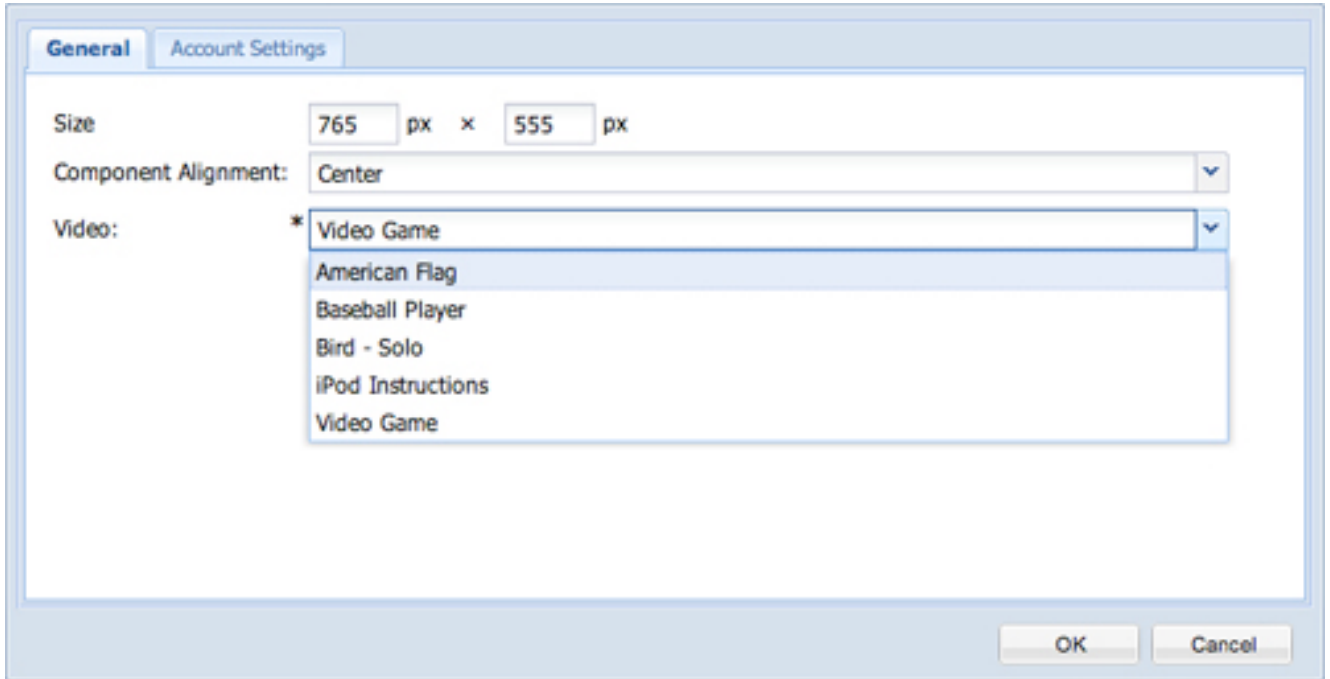

Embedded Brightcove video

Brightcove Component

Align video within CQ5 component

Resize video within CQ5 component

Select video file within CQ5 component

Define Brightcove player from within CQ5 component

View Brightcove library within sidebar of CQ5 author interface