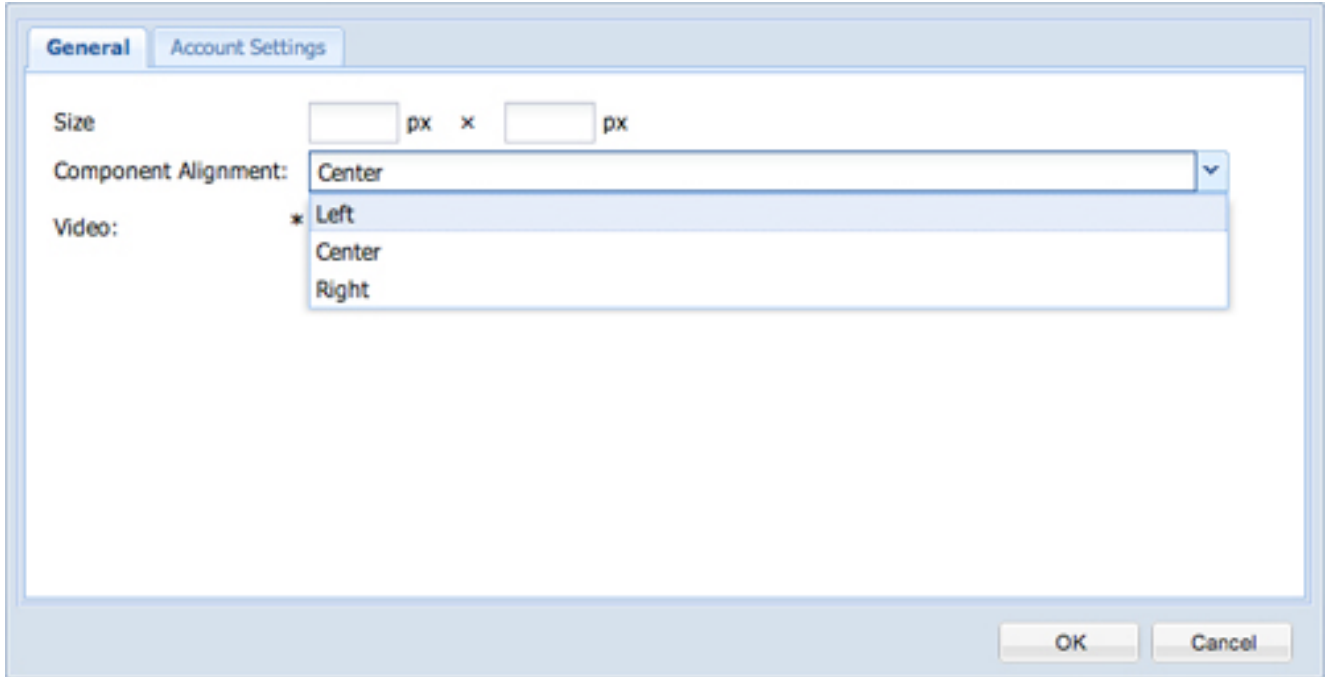

Embedded Brightcove video

Brightcove Component

Align video within CQ5 component

Resize video within CQ5 component

Select video file within CQ5 component

Define Brightcove player from within CQ5 component

View Brightcove library within sidebar of CQ5 author interface