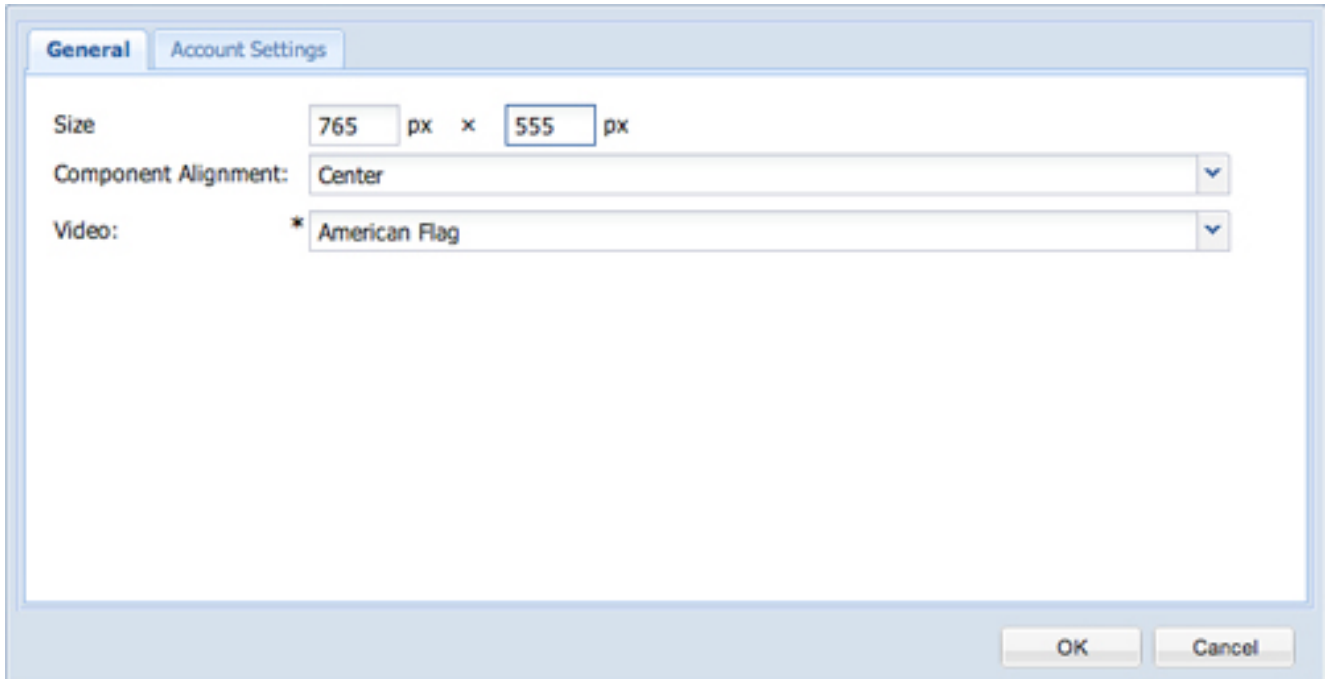

Resize video within CQ5 component