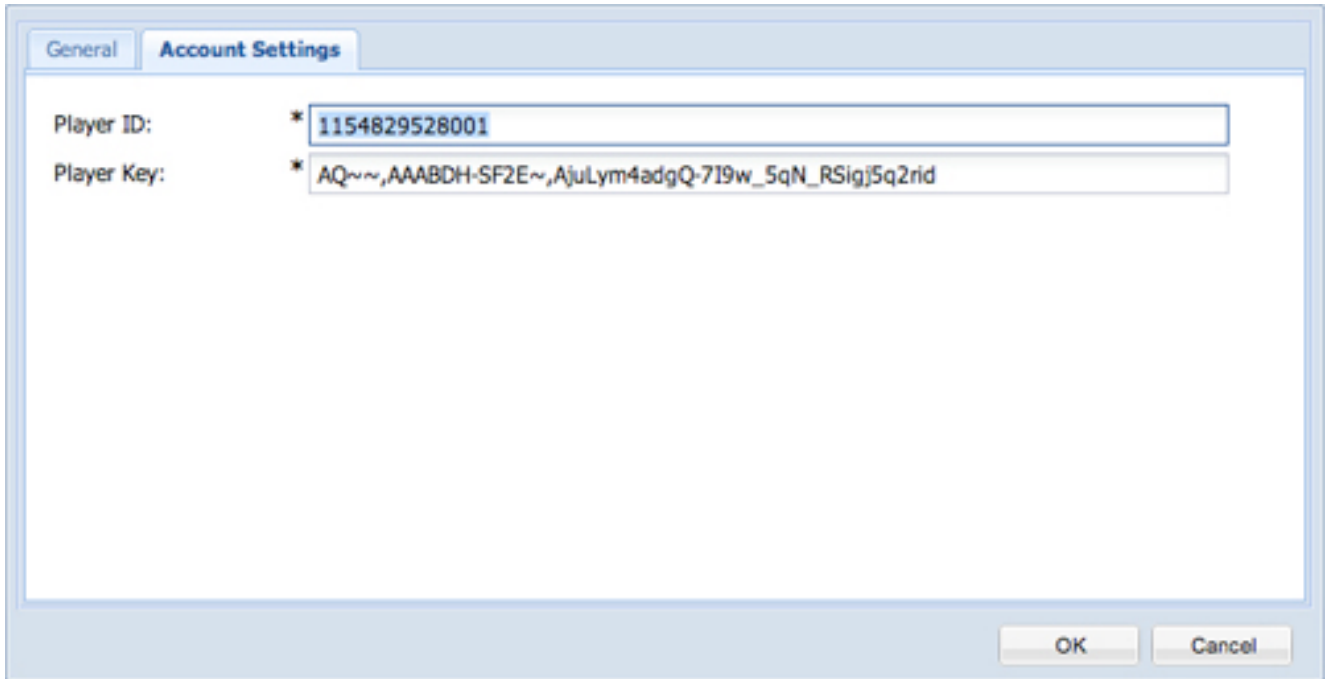

Embedded Brightcove video

Brightcove Component

Align video within CQ5 component

Resize video within CQ5 component

Select video file within CQ5 component

Define Brightcove player from within CQ5 component

View Brightcove library within sidebar of CQ5 author interface